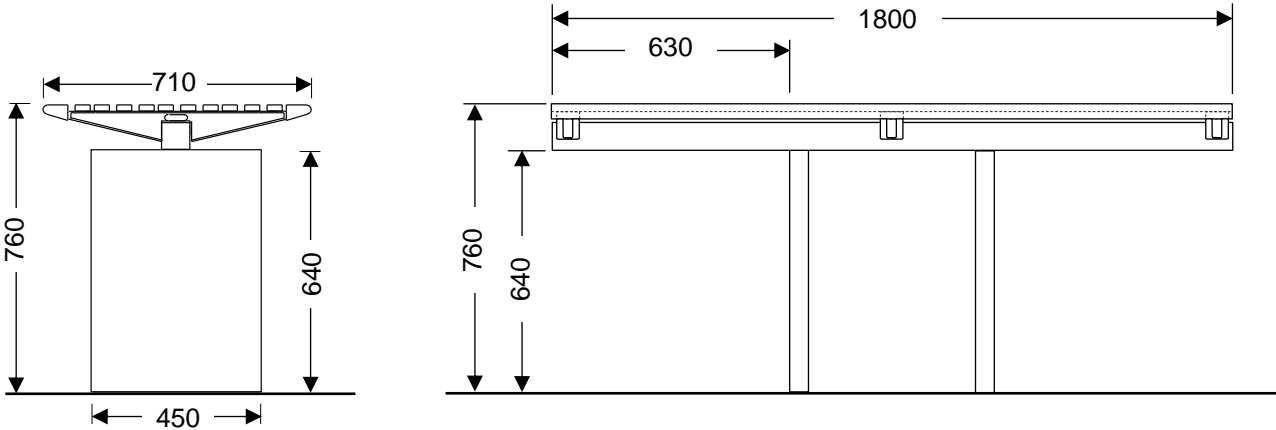

Urbano Settings

EM068 Seat, EM070 Bench and EM073 Table

EMERDYN

02 9534 1314

sales@emerdyn.com.au

Standard Specifications:

- Length: 1800mm
- Lower Frame: powder coated galvanised steel & alubond plate
- Upper Frame: cast aluminium
- Fixture: freestanding, surface, sub-surface, inground

EM070 Bench

- Dimension: 1800 L x 570 W x 450mm H
- Battens: 7 x hardwood timber 40 x 20mm, oiled
2 x bullnose aluminium extrusion

EM068 Seat

- Dimensions: 1800 L x 550 W x 820mm H
- Battens: 12 x hardwood timber 40mm x 20mm, oiled
2 x bullnose aluminium extrusion

- **EM073 Table**

- Dimensions: 1800 L x 710 W x 760mm H
- Battens: 10 x hardwood timbers 40 x 20mm, oiled
2 x bullnose aluminium extrusion

Options:

- Length: 2100mm
- Battens: aluminium 38 x 25mm
- Finish: 2 pac wet paint
- DDA: DDA compliant table (wheelchair access)

Setting EM073 table and EM068 seat with aluminium batten option

Urbano Table

EM073

EMERDYN

02 9534 1314

sales@emerdyn.com.au

Dimensions

Dimensions DDA compliant table