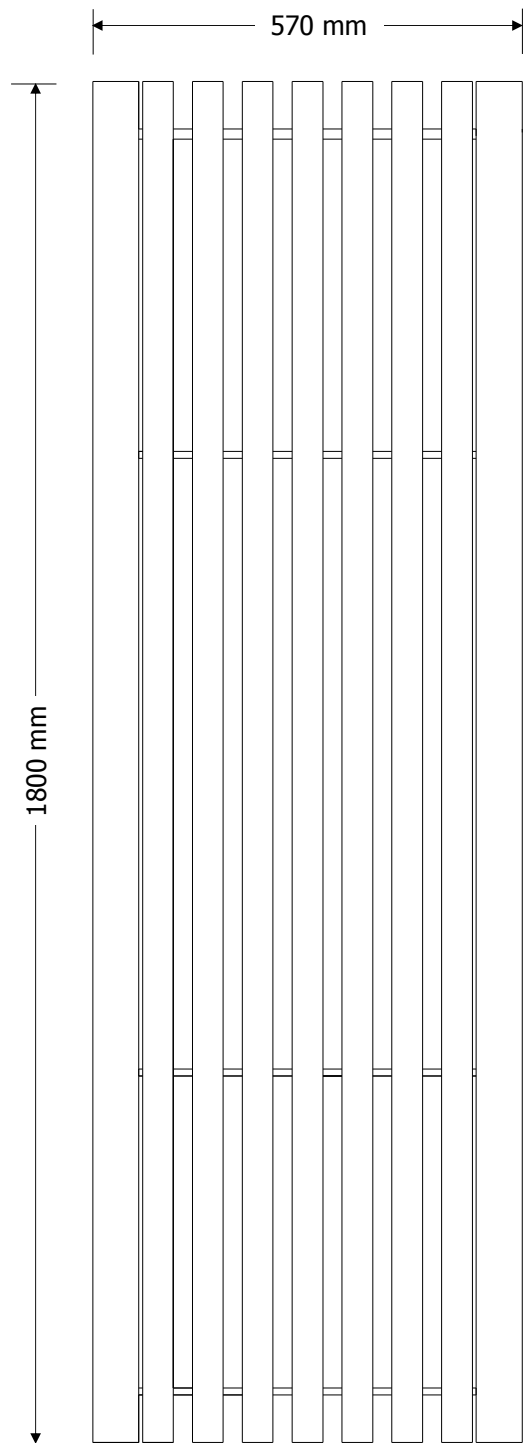

Urbano Settings

EM068 Seat, EM070 Bench and EM073 Table

EMERDYN

02 9534 1314

sales@emerdyn.com.au

Standard Specifications:

- Length: 1800mm
- Lower Frame: powder coated galvanised steel & alubond plate
- Upper Frame: cast aluminium
- Fixture: freestanding, surface, sub-surface, inground

EM070 Bench

- Dimension: 1800 L x 570 W x 450mm H
- Battens: 7 x hardwood timber 40 x 20mm, oiled
2 x bullnose aluminium extrusion

EM068 Seat

- Dimensions: 1800 L x 550 W x 820mm H
- Battens: 12 x hardwood timber 40mm x 20mm, oiled
2 x bullnose aluminium extrusion

- **EM073 Table**

- Dimensions: 1800 L x 710 W x 760mm H
- Battens: 10 x hardwood timbers 40 x 20mm, oiled
2 x bullnose aluminium extrusion

Options:

- Length: 2100mm
- Battens: aluminium 38 x 25mm
- Finish: 2 pac wet paint
- DDA: DDA compliant table (wheelchair access)

Urbano Seat

EM068

Dimensions

Urbano Bench

EM070

EMERDYN
02 9534 1314
sales@emerdyn.com.au

Dimensions

top