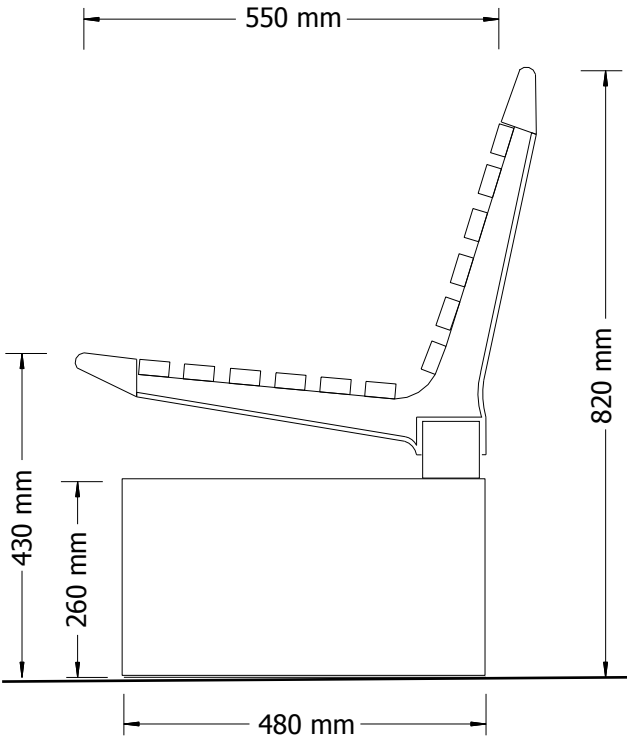

Urbano Seat

EM068

Dimensions