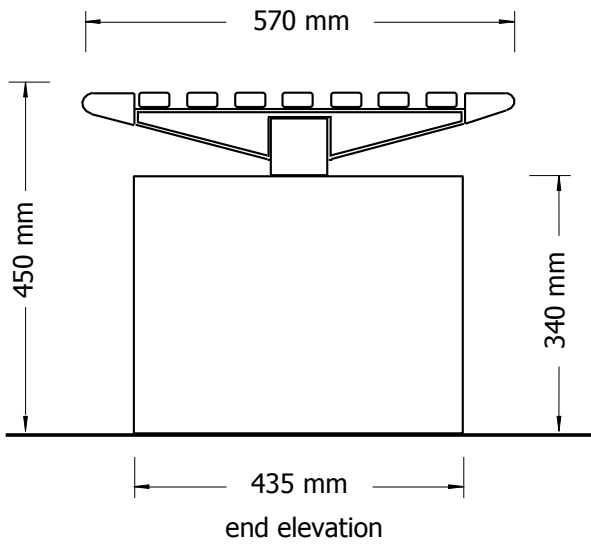

Urbano Settings

EM068 Seat, EM070 Bench and EM073 Table

EMERDYN

02 9534 1314

sales@emerdyn.com.au

Standard Specifications:

- Length: 1800mm
- Lower Frame: powder coated galvanised steel & alubond plate
- Upper Frame: cast aluminium
- Fixture: freestanding, surface, sub-surface, inground

EM070 Bench

- Dimension: 1800 L x 570 W x 450mm H
- Battens: 7 x hardwood timber 40 x 20mm, oiled
2 x bullnose aluminium extrusion

EM068 Seat

- Dimensions: 1800 L x 550 W x 820mm H
- Battens: 12 x hardwood timber 40mm x 20mm, oiled
2 x bullnose aluminium extrusion

- **EM073 Table**

- Dimensions: 1800 L x 710 W x 760mm H
- Battens: 10 x hardwood timbers 40 x 20mm, oiled
2 x bullnose aluminium extrusion

Options:

- Length: 2100mm
- Battens: aluminium 38 x 25mm
- Finish: 2 pac wet paint
- DDA: DDA compliant table (wheelchair access)

Urbano Seat

EM068

Dimensions

Urbano Bench

EM070

EMERDYN
02 9534 1314
sales@emerdyn.com.au

Dimensions

top