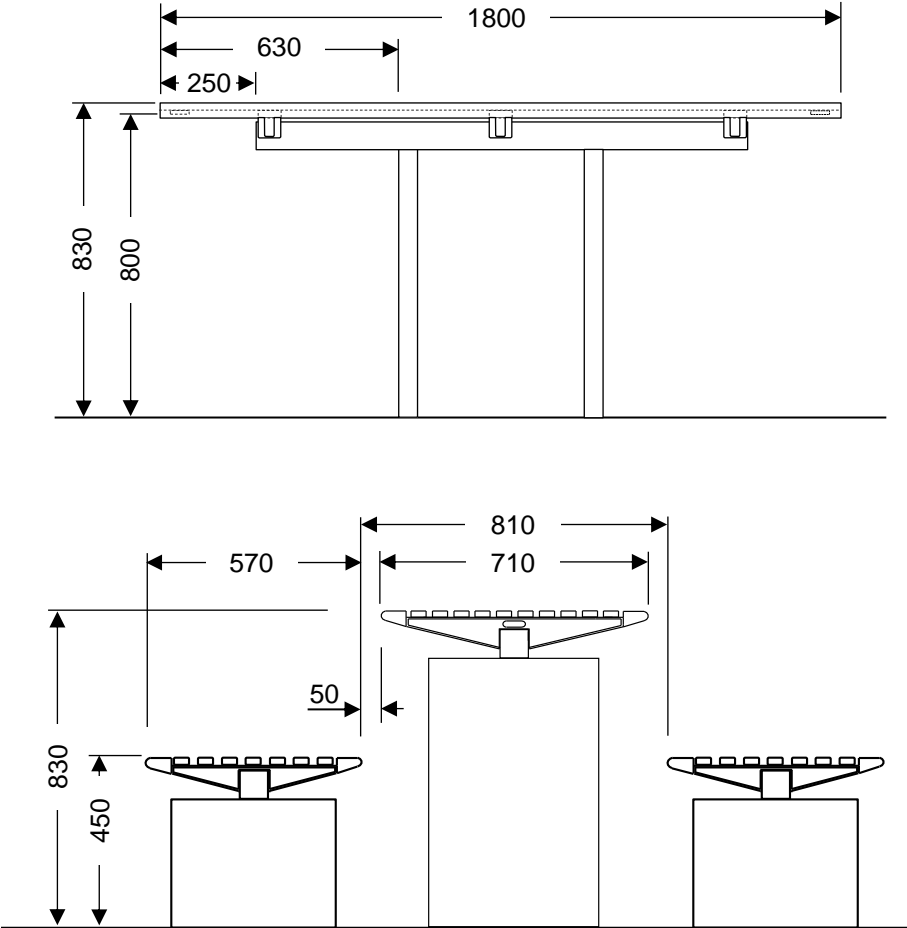

Urbano Settings

EM068 Seat, EM070 Bench and EM073 Table

EMERDYN

02 9534 1314

sales@emerdyn.com.au

Standard Specifications:

- Length: 1800mm
- Lower Frame: powder coated galvanised steel & alubond plate
- Upper Frame: cast aluminium
- Fixture: freestanding, surface, sub-surface, inground

EM070 Bench

- Dimension: 1800 L x 570 W x 450mm H
- Battens: 7 x hardwood timber 40 x 20mm, oiled
2 x bullnose aluminium extrusion

EM068 Seat

- Dimensions: 1800 L x 550 W x 820mm H
- Battens: 12 x hardwood timber 40mm x 20mm, oiled
2 x bullnose aluminium extrusion

- **EM073 Table**

- Dimensions: 1800 L x 710 W x 760mm H
- Battens: 10 x hardwood timbers 40 x 20mm, oiled
2 x bullnose aluminium extrusion

Options:

- Length: 2100mm
- Battens: aluminium 38 x 25mm
- Finish: 2 pac wet paint
- DDA: DDA compliant table (wheelchair access)

Setting EM073 table and EM068 seat with aluminium batten option

Urbano Table

EM073

EMERDYN

02 9534 1314

sales@emerdyn.com.au

Dimensions

Dimensions DDA compliant table